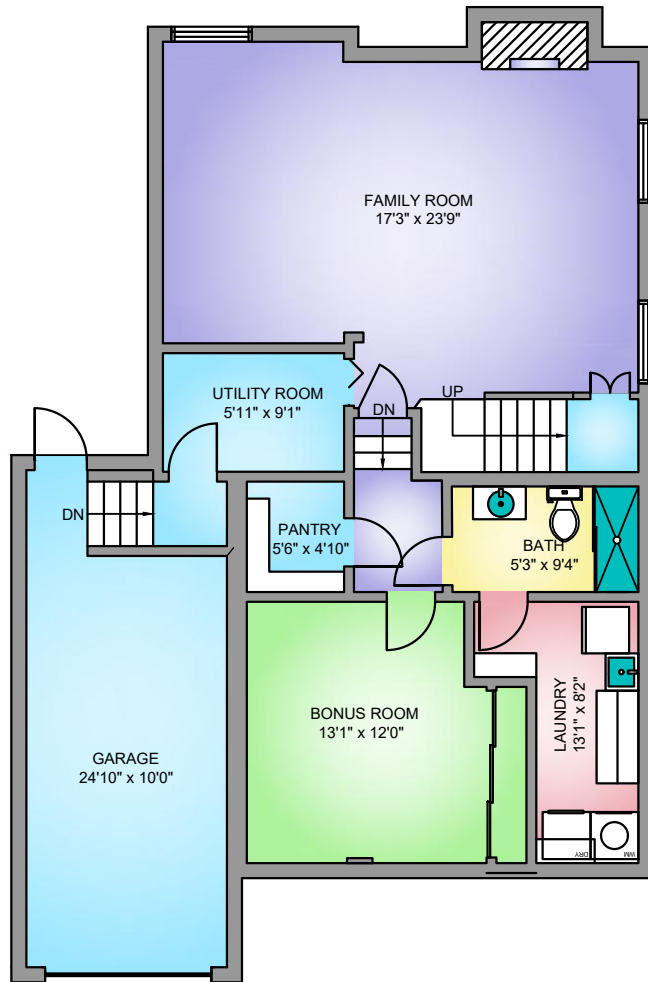

**LOWER FLOOR**  
**882 FINISHED**  
**SQ. FT.**

**NORTH**

**MAIN FLOOR**  
**1142**  
**SQ. FT.**

20 TUMBLEWEED CRESCENT NOV 11, 2021				
PLANS MAY NOT BE 100% ACCURATE, IF CRITICAL BUYER TO VERIFY.				
FLOOR	AREA (SQ. FT.)			
	FINISHED	UNFINISHED	GARAGE	PORCH/ PATIO
MAIN	1142	-	292	627
LOWER	882	98	-	-
<b>TOTAL</b>	<b>2024</b>	<b>98</b>	<b>292</b>	<b>627</b>