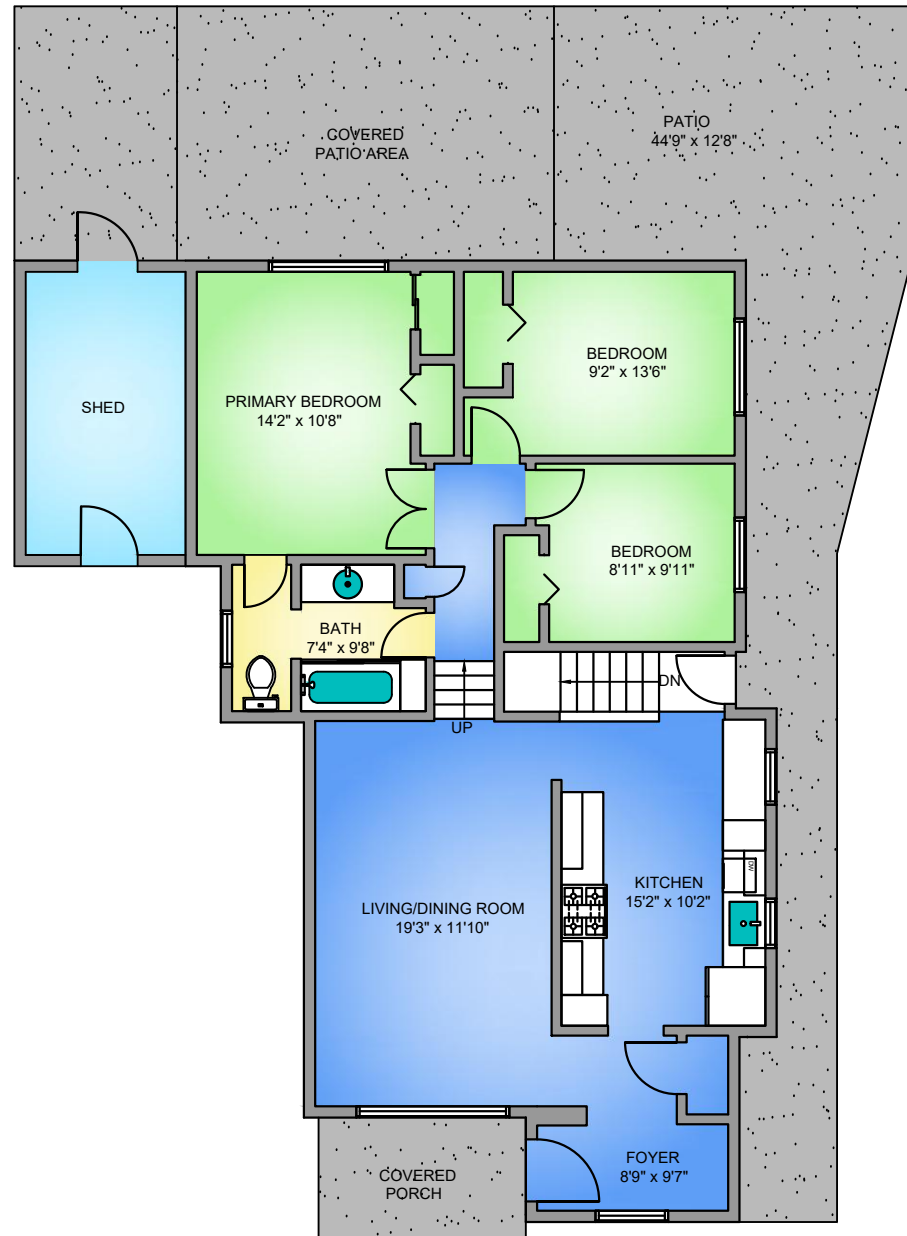

**LOWER FLOOR**  
**882 FINISHED**  
**SQ. FT.**

**NORTH**

**MAIN FLOOR**  
**1142**  
**SQ. FT.**

20 TUMBLEWEED CRESCENT NOV 11, 2021				
PLANS MAY NOT BE 100% ACCURATE, IF CRITICAL BUYER TO VERIFY.				
FLOOR	AREA (SQ. FT.)			
	FINISHED	UNFINISHED	GARAGE	PORCH/ PATIO
MAIN	1142	-	292	627
LOWER	882	98	-	-
<b>TOTAL</b>	<b>2024</b>	<b>98</b>	<b>292</b>	<b>627</b>