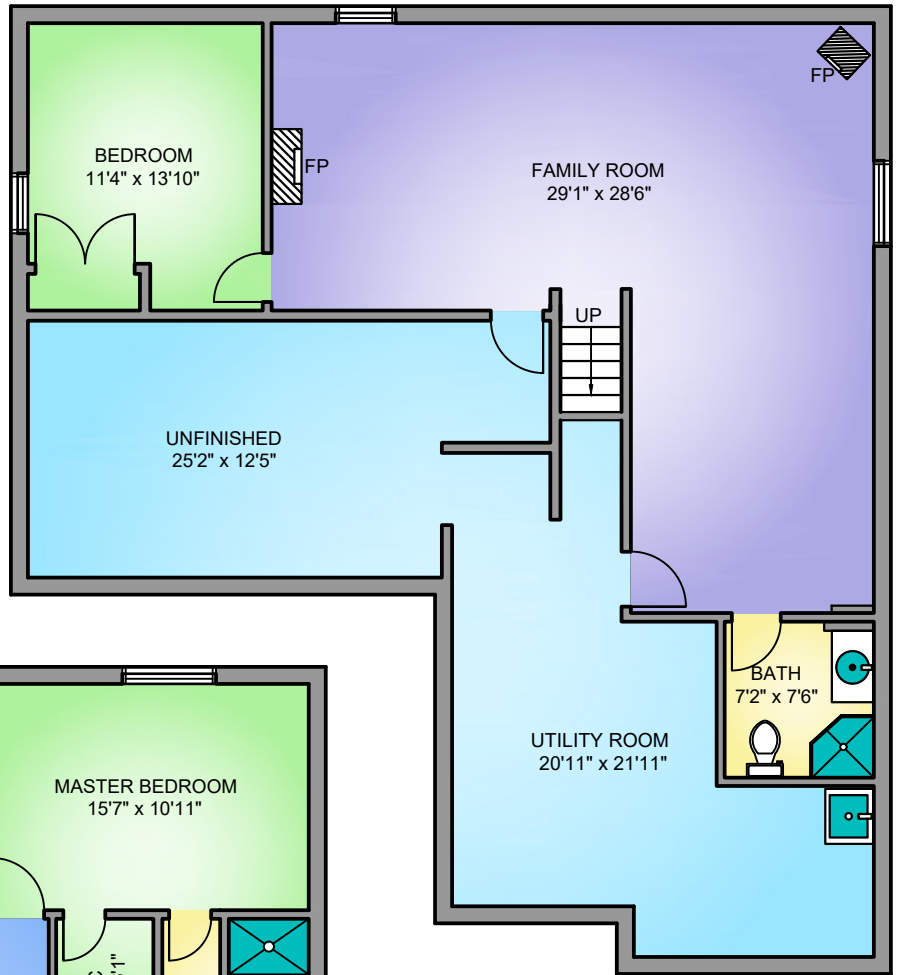

MAIN FLOOR
1653 SQ. FT.
8' CEILING
HEIGHT

LOWER FLOOR
903 FINISHED SQ. FT.
7'-6" CEILING HEIGHT

NORTH

291 LOUISE CRT NOV 16, 2020 PLANS MAY NOT BE 100% ACCURATE, IF CRITICAL BUYER TO VERIFY.				
FLOOR	AREA (SQ. FT.)			
	FINISHED	UNFINISHED	GARAGE	DECK / PATIO
MAIN	1653	-	446	409
LOWER	903	685	-	-
TOTAL	2556	685	446	409