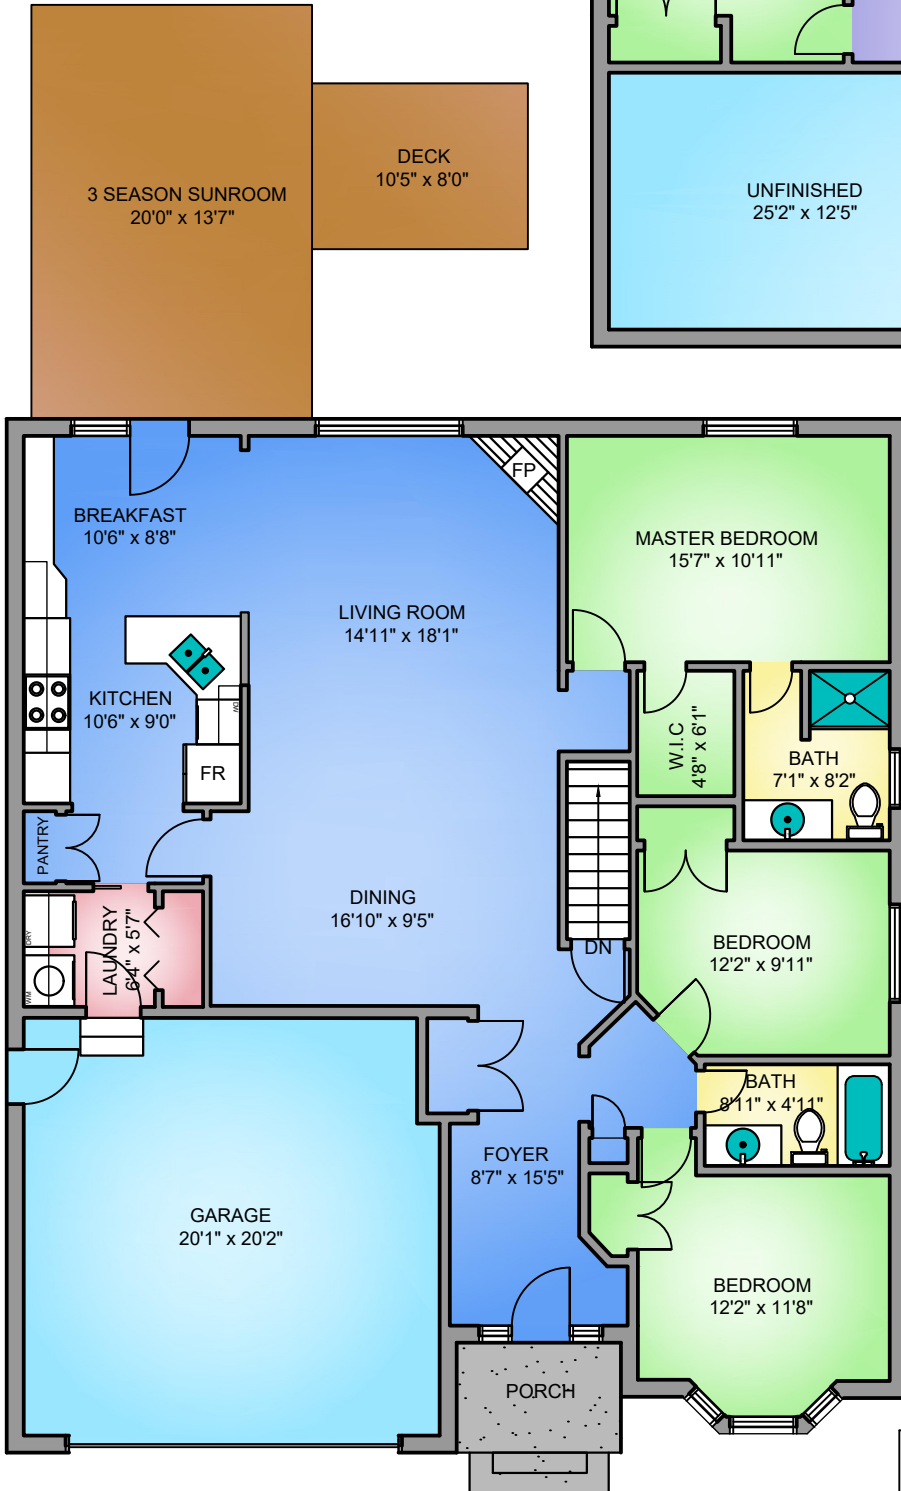

MAIN FLOOR
1653 SQ. FT.
8' CEILING
HEIGHT

LOWER FLOOR
903 FINISHED SQ. FT.
7'-6" CEILING HEIGHT

NORTH

291 LOUISE CRT NOV 16, 2020 PLANS MAY NOT BE 100% ACCURATE, IF CRITICAL BUYER TO VERIFY.				
FLOOR	AREA (SQ. FT.)			
	FINISHED	UNFINISHED	GARAGE	DECK / PATIO
MAIN	1653	-	446	409
LOWER	903	685	-	-
TOTAL	2556	685	446	409