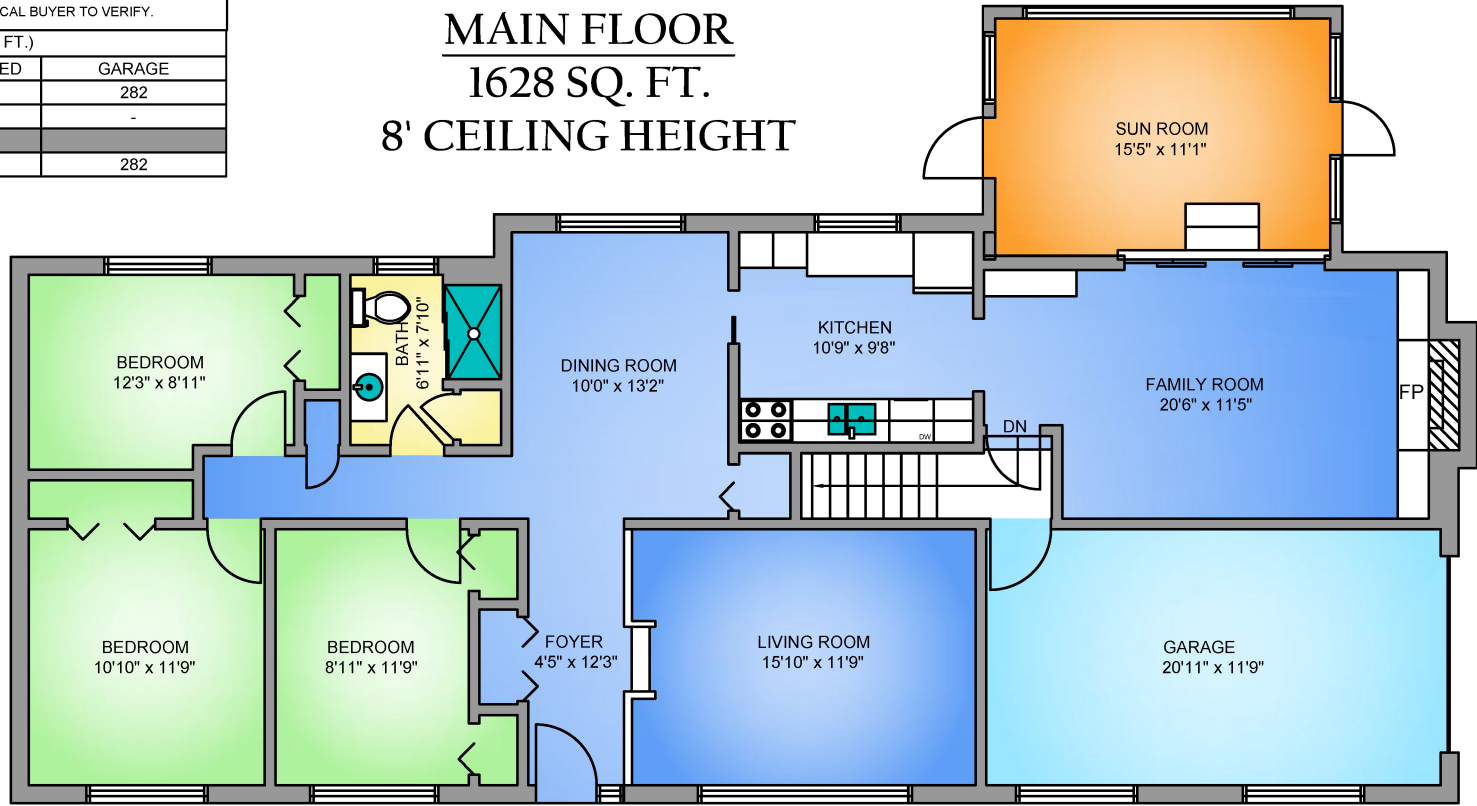

780 GRENFELL DRIVE
FEB 25, 2021

PLANS MAY NOT BE 100% ACCURATE, IF CRITICAL BUYER TO VERIFY.

FLOOR	AREA (SQ. FT.)		
	FINISHED	UNFINISHED	GARAGE
MAIN	1628	-	282
LOWER	1251	120	-
TOTAL	2879	120	282

MAIN FLOOR
1628 SQ. FT.
8' CEILING HEIGHT

NORTH

LOWER FLOOR
1251 FINISHED SQ. FT.
7' CEILING HEIGHT