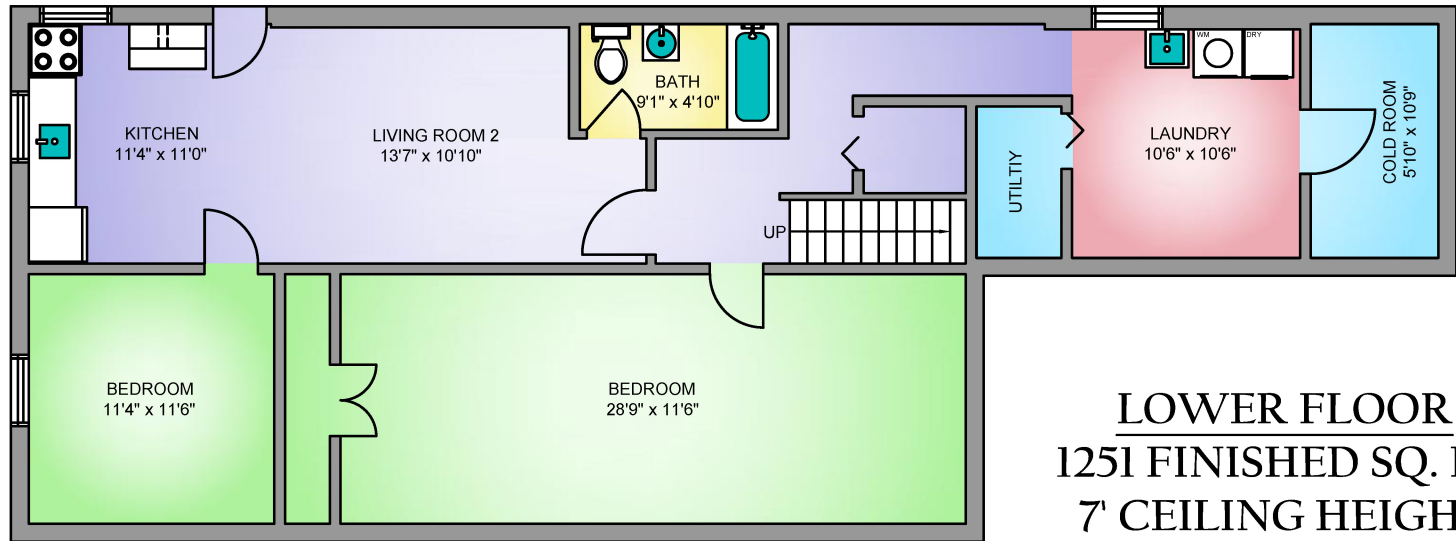

780 GRENFELL DRIVE
FEB 25, 2021

PLANS MAY NOT BE 100% ACCURATE, IF CRITICAL BUYER TO VERIFY.

FLOOR	AREA (SQ. FT.)		
	FINISHED	UNFINISHED	GARAGE
MAIN	1628	-	282
LOWER	1251	120	-
TOTAL	2879	120	282

MAIN FLOOR
1628 SQ. FT.
8' CEILING HEIGHT

NORTH

LOWER FLOOR
1251 FINISHED SQ. FT.
7' CEILING HEIGHT