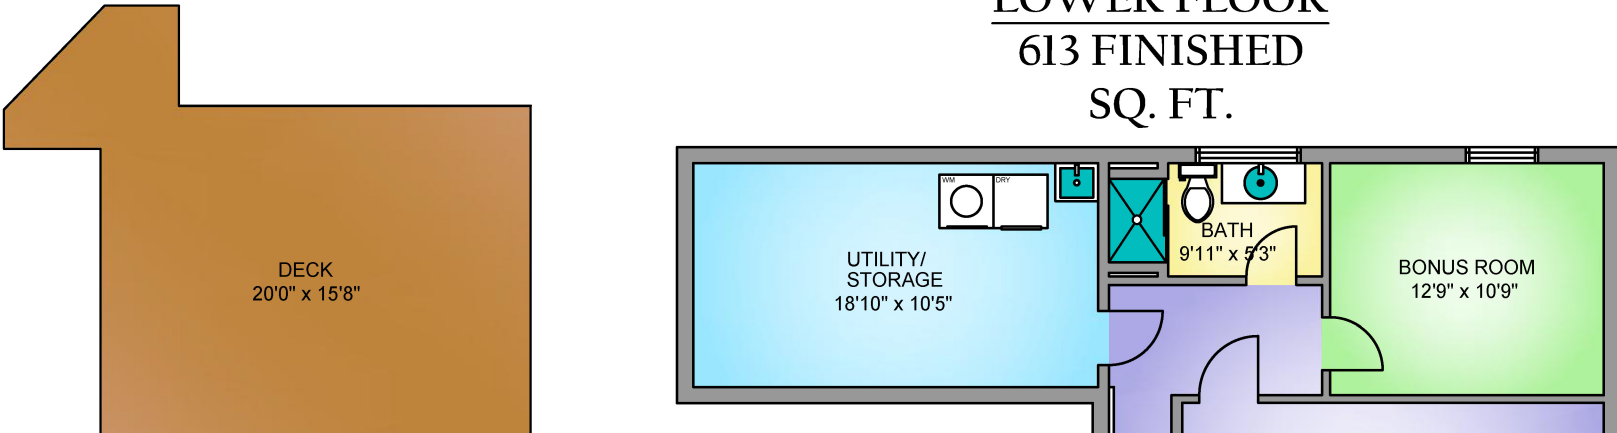

**LOWER FLOOR**  
**613 FINISHED**  
**SQ. FT.**

**MAIN FLOOR**  
**1065**  
**SQ. FT.**

**UPPER FLOOR**  
**753 SQ. FT.**

954 WOODHAVEN ROAD MAY 27, 2021				
PLANS MAY NOT BE 100% ACCURATE, IF CRITICAL BUYER TO VERIFY.				
FLOOR	AREA (SQ. FT.)			
	FINISHED	UNFINISHED	GARAGE	DECK / PATIO
MAIN	1065	-	331	348
UPPER	753	-	-	-
LOWER	613	235	-	-
<b>TOTAL</b>	<b>2431</b>	<b>235</b>	<b>331</b>	<b>348</b>