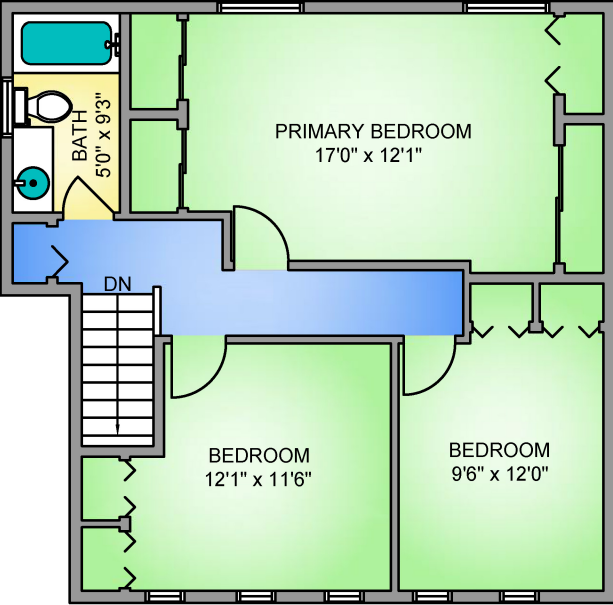

**LOWER FLOOR**  
**613 FINISHED**  
**SQ. FT.**

**MAIN FLOOR**  
**1065**  
**SQ. FT.**

**UPPER FLOOR**  
**753 SQ. FT.**

954 WOODHAVEN ROAD MAY 27, 2021				
PLANS MAY NOT BE 100% ACCURATE, IF CRITICAL BUYER TO VERIFY.				
FLOOR	AREA (SQ. FT.)			
	FINISHED	UNFINISHED	GARAGE	DECK / PATIO
MAIN	1065	-	331	348
UPPER	753	-	-	-
LOWER	613	235	-	-
<b>TOTAL</b>	<b>2431</b>	<b>235</b>	<b>331</b>	<b>348</b>

**NORTH**