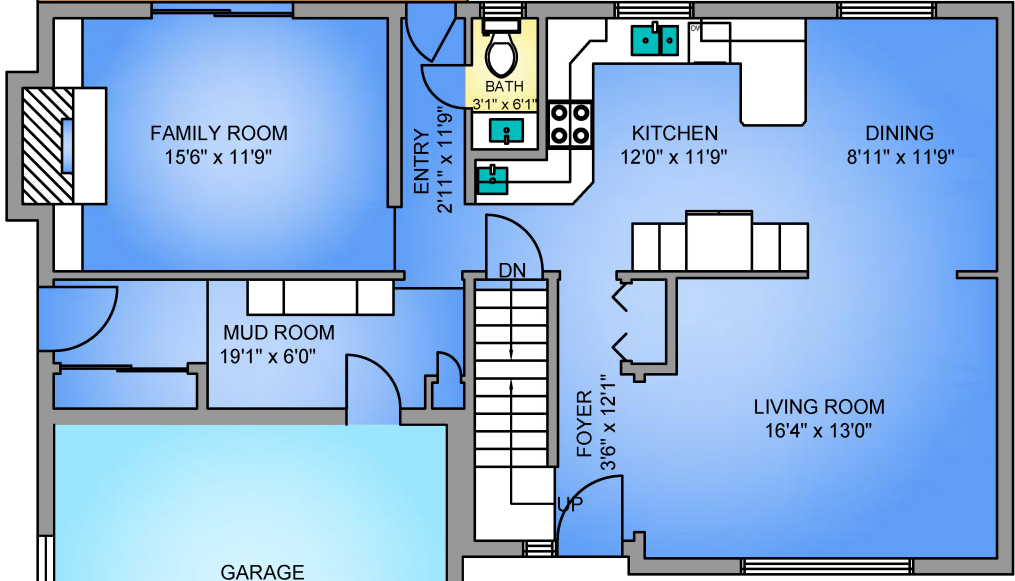

**LOWER FLOOR**  
**613 FINISHED**  
**SQ. FT.**

**MAIN FLOOR**  
**1065**  
**SQ. FT.**

**UPPER FLOOR**  
**753 SQ. FT.**

954 WOODHAVEN ROAD MAY 27, 2021				
PLANS MAY NOT BE 100% ACCURATE, IF CRITICAL BUYER TO VERIFY.				
FLOOR	AREA (SQ. FT.)			
	FINISHED	UNFINISHED	GARAGE	DECK / PATIO
MAIN	1065	-	331	348
UPPER	753	-	-	-
LOWER	613	235	-	-
<b>TOTAL</b>	<b>2431</b>	<b>235</b>	<b>331</b>	<b>348</b>

**NORTH**